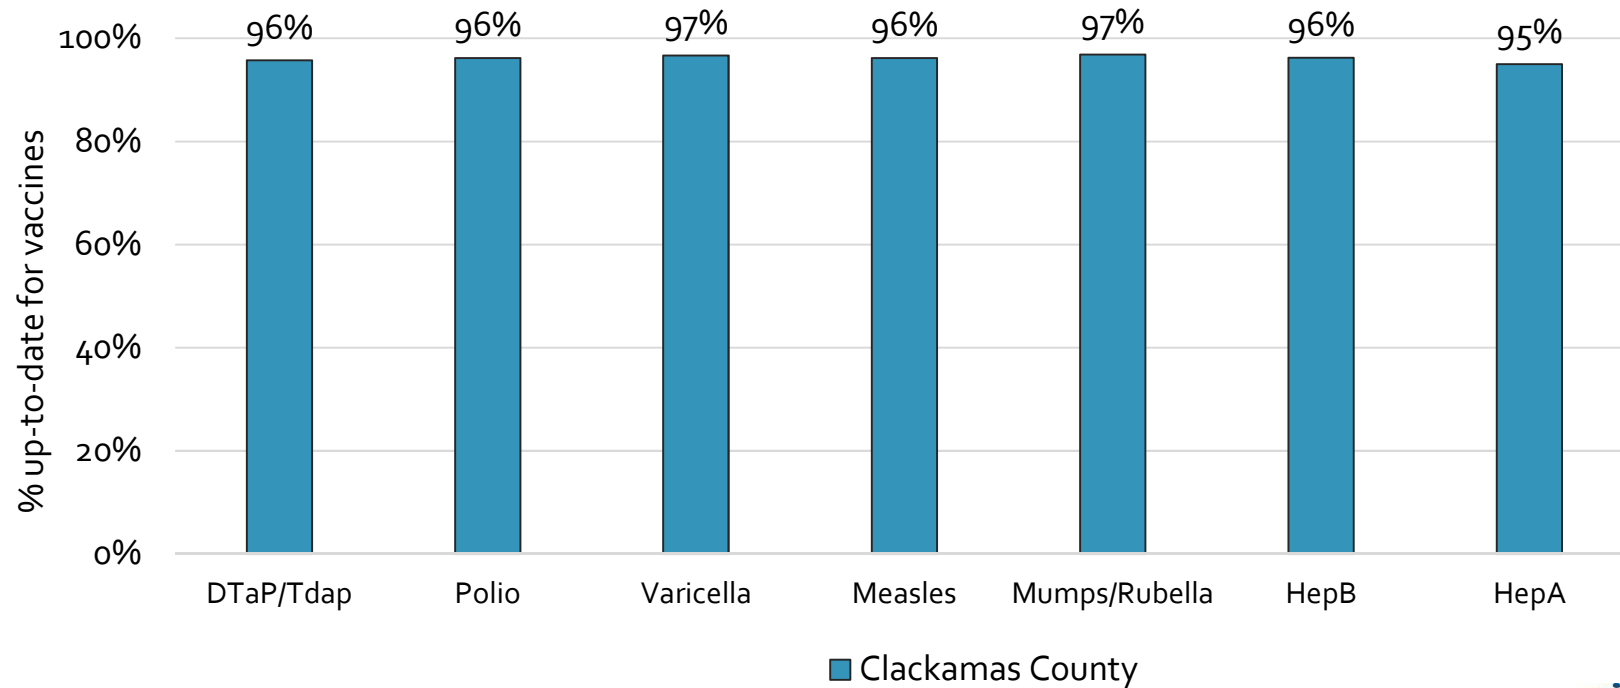

How many school-age kids* are up-to-date on vaccines in your county?

*Kindergarten through 12th grade.

Assessment date: 02/29/2016

Data source: Immunization Primary Review Summary Reports